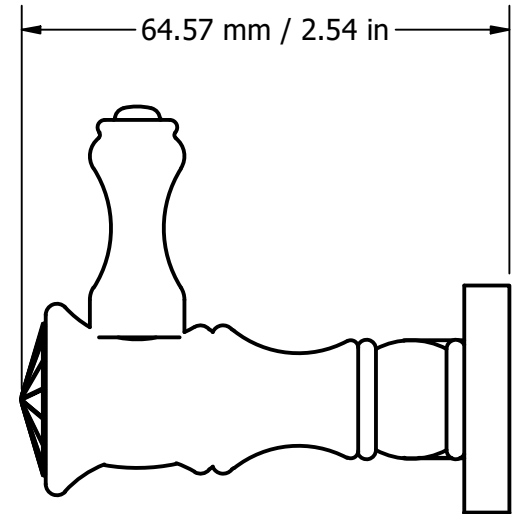

PARTS LIST			
ITEM	QTY	PART NUMBER	DESCRIPTION
1	1	BPHK-5	BACKPLATE
2	2	PSRD-58	HUB
3	2	PLPS-1.75	HUB
4	2	PGBD-1.25 Peg	PEG
5	2	CRYSTCAP-20	CRYSTAL CAP
6	2	CARD-58	CAP

UNLESS OTHERWISE SPECIFIED	
.X	± .3mm
.XX	± .15mm
.XXX	± .008mm

UNIT IS IN MM.

COPYRIGHT @ALLIEDBRASS 2021

THIRD ANGLE PROJECTION

DRAWN	6-2-21	IM
CHECKED	6-2-21	P.D.
APPROVED	6-2-21	R.A.

MATERIAL:	BRASS
DESCRIPTION:	Carolina Crystal Collection 2 Position Multi Hook

**APPROVED FOR PRODUCTION**  
By: RICHARD PAUL  
Date: 6-2-2021

FINISH	TBD
QTY	TBD
DRAWING NO.	CC-20-2
SCALE	1.5:1 SHEET: 1 OF 1
REV	0