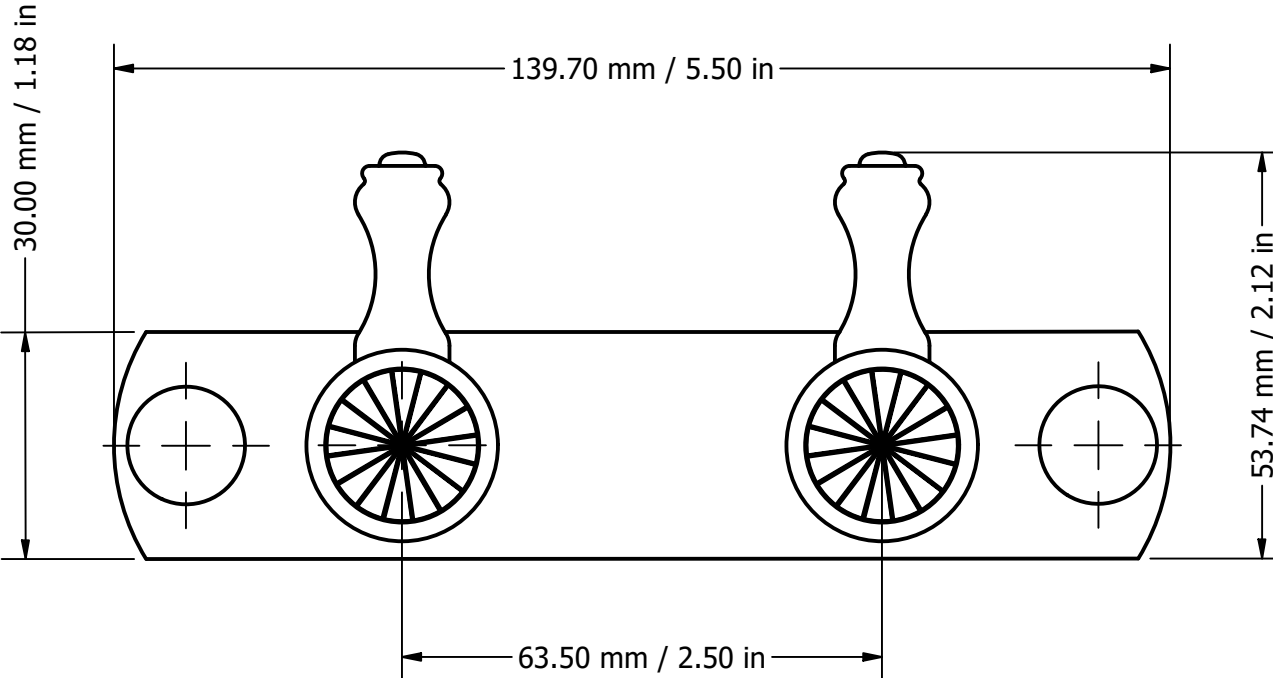

PARTS LIST			
ITEM	QTY	PART NUMBER	DESCRIPTION
1	1	BPHK-5	BACKPLATE
2	2	PSRD-58	HUB
3	2	PLPS-1.75	HUB
4	2	PGBD-1.25 Peg	PEG
5	2	CRYSTCAP-20	CRYSTAL CAP
6	2	CARD-58	CAP

UNLESS OTHERWISE SPECIFIED	
.X	± .3mm
.XX	± .15mm
.XXX	± .008mm

UNIT IS IN MM.

COPYRIGHT @ALLIEDBRASS 2021

THIRD ANGLE PROJECTION

DRAWN	6-2-21	IM
CHECKED	6-2-21	P.D.
APPROVED	6-2-21	R.A.

MATERIAL:	BRASS
DESCRIPTION:	Carolina Crystal Collection 2 Position Multi Hook

**APPROVED FOR PRODUCTION**  
By: RICHARD PAUL  
Date: 6-2-2021

FINISH	TBD
QTY	TBD
DRAWING NO.	CC-20-2
SCALE	1.5:1 SHEET: 1 OF 1
REV	0